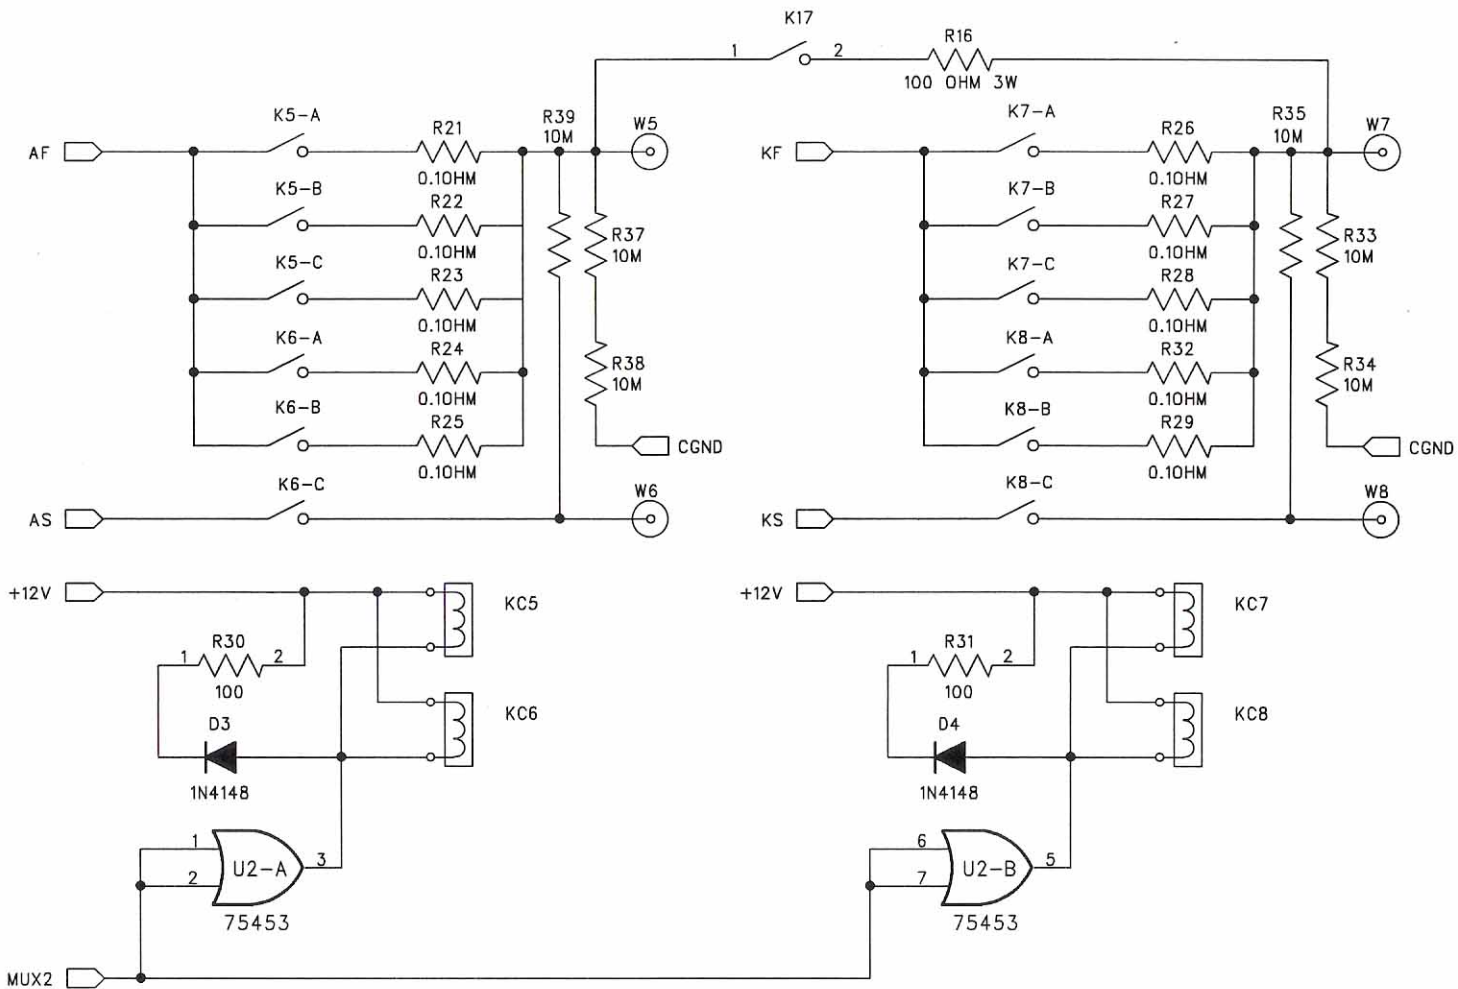

OPTIONAL REMOTE MOUNTED REED SWITCH  
SEE SHEET 1 FOR RELAY COIL

STATION 2

NOTE: W5-W8 TO D.U.T. CONNECTORS

TITLE B509B MULTIPLEXER RELAYS FOR FEC200

Dwg# SB509B Rev 1.10

Date 1-14-03

Sheet 2

of 5