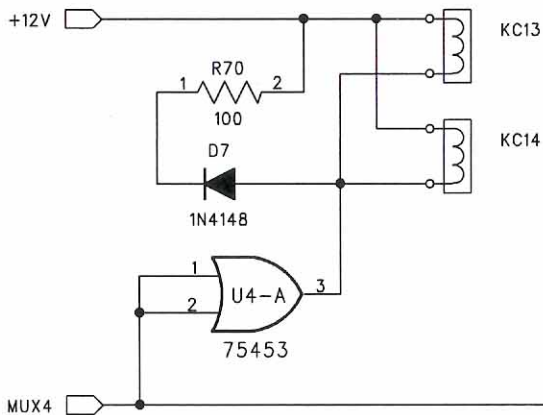

OPTIONAL REMOTE MOUNTED REED RELAY
SEE SHEET 3 FOR RELAY COIL

STATION 4

NOTE: W13-W16 TO D.U.T. CONNECTORS

TITLE B509B MULTIPLEXER RELAYS FOR FEC200

Dwg# SB509C

Rev 1.10

Date 1-14-03

Sheet 4