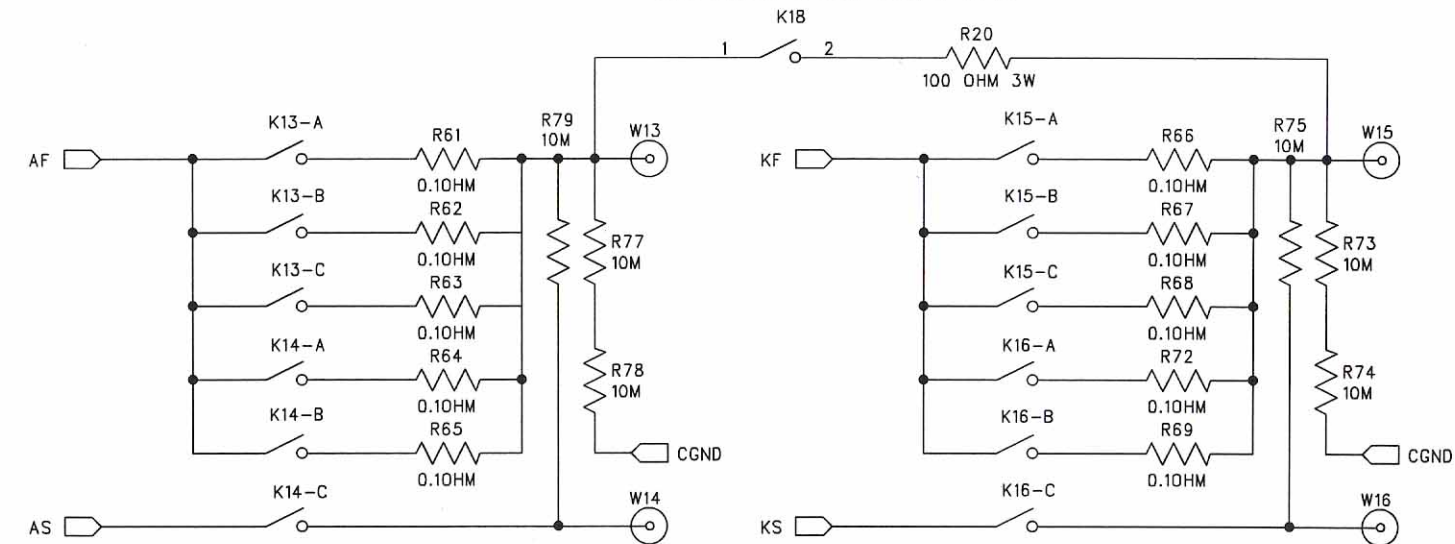

OPTIONAL REMOTE MOUNTED REED RELAY
SEE SHEET 3 FOR RELAY COIL

STATION 4

NOTE: W13-W16 TO D.U.T. CONNECTORS

TITLE B509B MULTIPLEXER RELAYS FOR FEC200

Dwg# SB509C

Rev 1.10

Date 1-14-03

Sheet 4