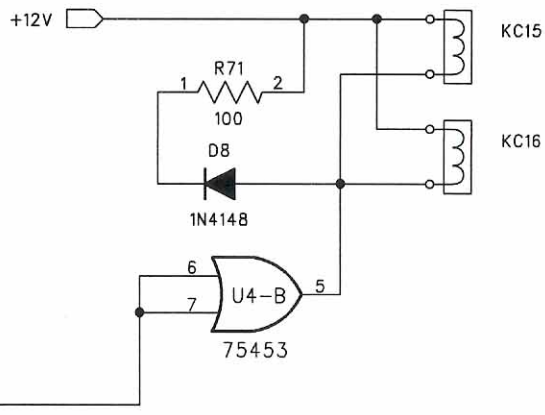

OPTIONAL REMOTE MOUNTED REED RELAY
SEE SHEET 3 FOR RELAY COIL

STATION 4

NOTE: W13-W16 TO D.U.T. CONNECTORS

TITLE B509B MULTIPLEXER RELAYS FOR FEC200

Dwg# SB509C

Rev 1.10

Date 1-14-03

Sheet 4