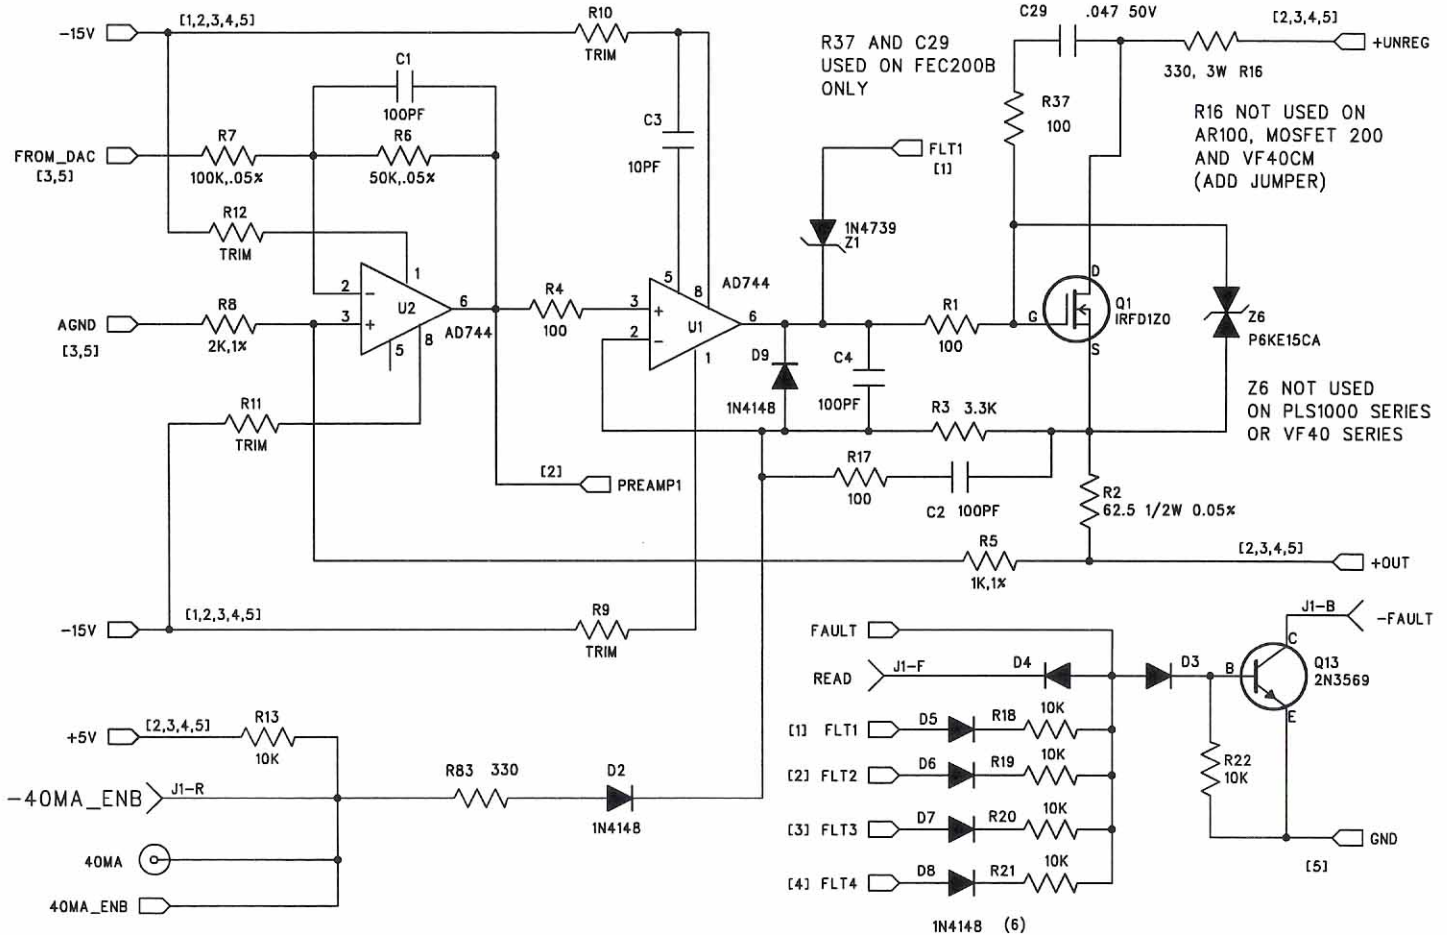

40MA SCALE

TITLE B534 NEGATIVE CURRENT SOURCE 4 RANGES 40MA TO 40A FULLSCALE

Dwg# SB534

Rev 2.00

Date 03-10-05

Sheet 1

of 5

FROTHINGHAM ELECTRONICS CORP