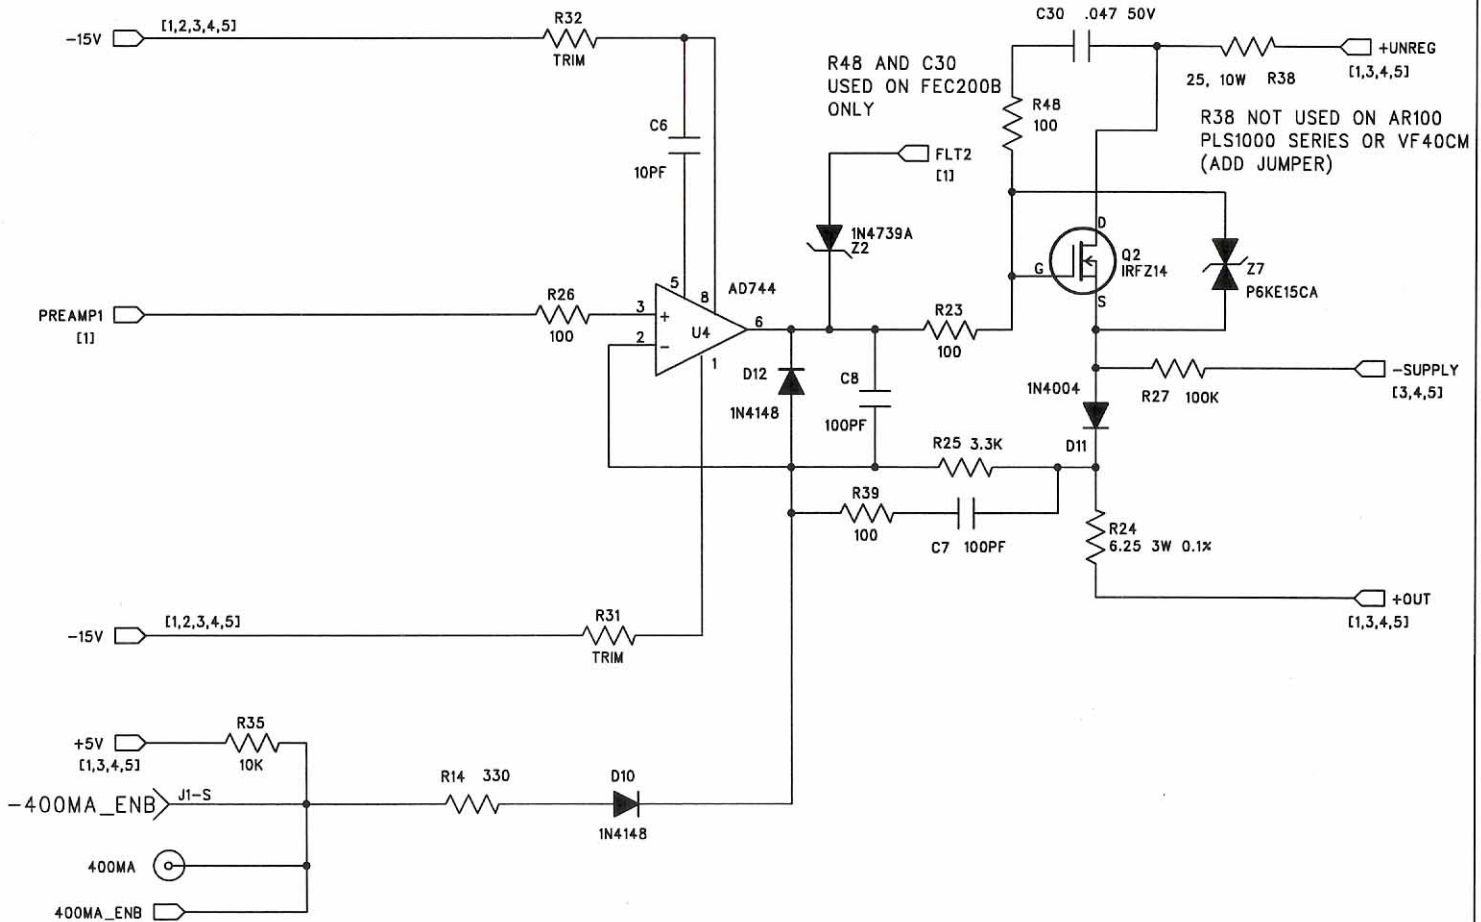

400MA SCALE

TITLE B534 NEGATIVE CURRENT SOURCE, 4 RANGES 40MA TO 40A FULLSCALE

Dwg# SB534 Rev 2.00 Date 03-10-05 Sheet 2 of 5 FROTHINGHAM ELECTRONICS CORP