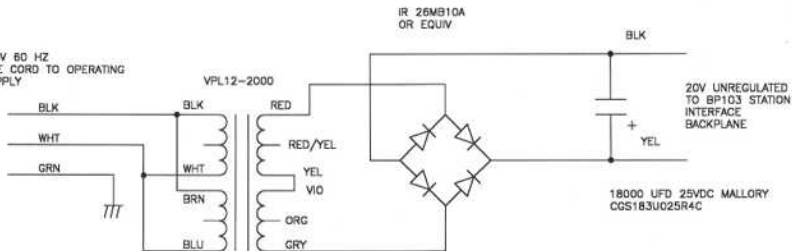

115V 60 HZ
LINE CORD TO OPERATING
SUPPLY

FEC FROTHINGHAM ELECTRONICS CORP
20V UNREGULATED SUPPLY PN. PS-305
FEC200 SERIES STATION INTERFACE SUPPLY

DWG NO. W493
REVISION 2

SHEET 1 OF 1
DATE 06-16-03